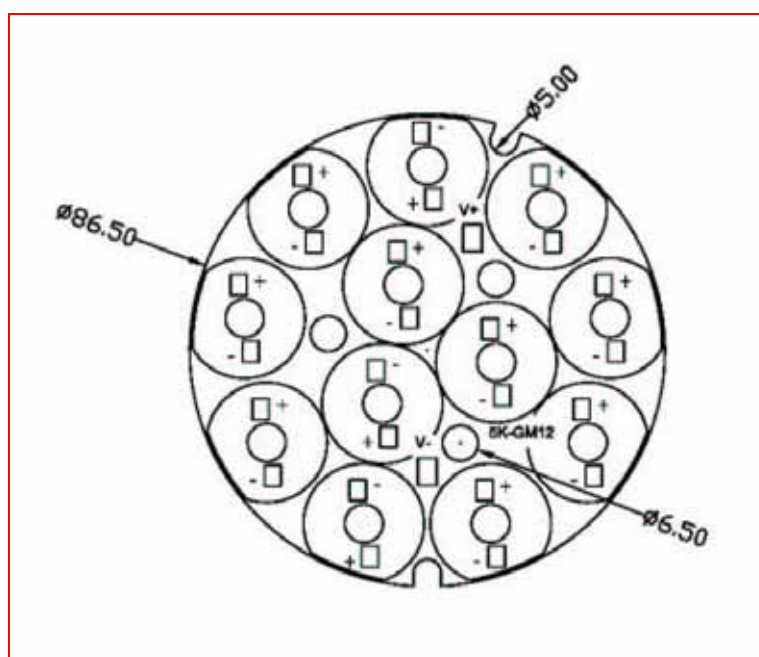

LC-Z5A-CI12-1M	1W RGB/12 LEDs Array/ $\approx 86.5\text{mm}$
LC-Z5A-CI12-3M	3W RGB/12 LEDs Array/ $\approx 86.5\text{mm}$
LC-Z5A-CI12-5M	5W RGB/12 LEDs Array/ $\approx 86.5\text{mm}$
LC-Z5A-CI12-1XX	1W Customized/12 LEDs Array/ $\approx 86.5\text{mm}$
LC-Z5A-CI12-3XX	3W Customized/12 LEDs Array/ $\approx 86.5\text{mm}$
LC-Z5A-CI12-5XX	5W Customized/12 LEDs Array/ $\approx 86.5\text{mm}$

Note: The XX is the project code of the customized products.

Suggested CCD (Alva-LED Driver)

<http://www.ledcircle.com/index.files/Page572.htm>

Array	Input	85~265 VAC/50~400VDC
1W LEDs Array		AH350
3W LEDs Array		AH700
5W LEDs Array		AH700

Environmental Ratings

Parameter	Min	Max
Operating Ambient Temperature	-10	60
Storage Ambient Temperature	-20	80

Drawing and Diagram (Diameter $\approx 86.5\text{mm}$)