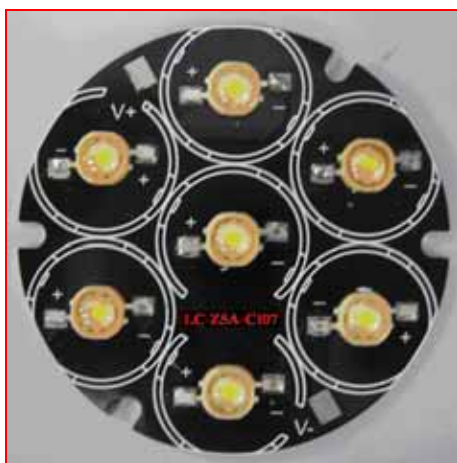

TEL : 886-3-425-4927

FAX : 886-3-426-9652

+

Examples: Diameter =62.5mm (Standard product)

Description

The LCT-Z5A-CI07 is a Talent LED Module. It is integrated by modular LED array of 1W/3W/5W (Luxeon) high power LEDs and ALVA CCD power supply. This product line provides simple and compact solution for traditional lighting in different size fitted into existing fixture. *The size including LED PCB and CCD power supply, the LEDs, the colour pattern, the array layout and the CCD driver layout are opened for being customized to meet the requirement of the existing fixture.*

Features

- The heat is efficiently managed at preferable working temperature.
- Small/Compact size.
- Easy for being retrofitted into existing traditional lighting fixture

Benefits

- Have flexible configurations including Warm white, White, Red, Green, Blue, Yellow and RGB mixed and other customized configuration.
- Light weight
- Enhance the value of your products
- Provides flexibility to designers
- Support 1W, 3W and 5W LEDs.
- It is a hazard free product
- It can be integrated into existing lighting system
- Facilitates new fixture design
- Facilitates low profile fixture design
- Optimisation of the usage of the system power.