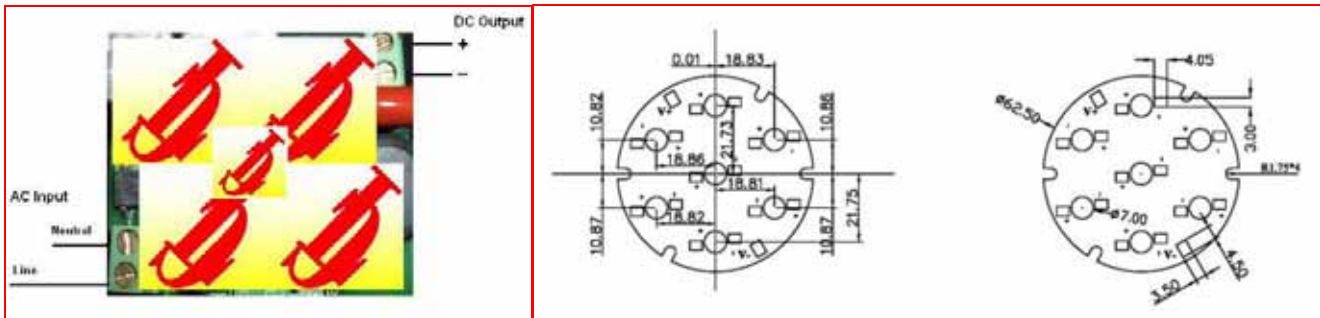

Drawing and Diagram

1. Alva CCD LED Driver. (60mm (L) x 48mm(W))

2. LED Module. (φ =62.5mm)